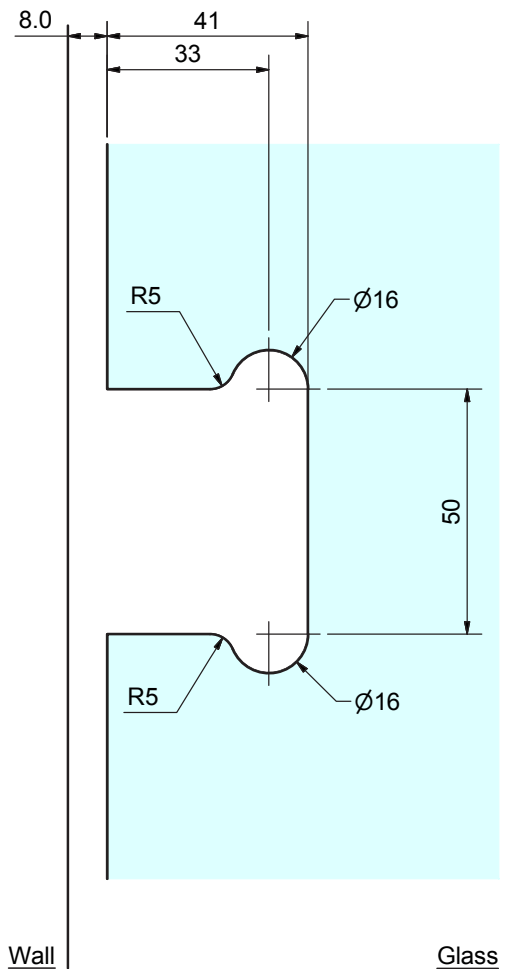

Description	Code
Bright Chrome	19-009
Satin Chrome	19-010
Gold	-

**MircoFlex Frameless Glass Door Hinge  
Glass to Glass 180°**

Closing position can be adjusted with door hung.  
Suitable for glass 6 - 10mm  
Suggested Door Weight (2 hinges) : 35kg  
Very high quality components and surface finish.  
Italian designed and manufactured.

Description	Code
Bright Chrome	19-001
Satin Chrome	19-002
Gold	-

**MircoFlex Frameless Glass Door Hinge**  
Glass to Glass 90°

Closing position can be adjusted with door hung.  
Suitable for glass 6 - 10mm  
Suggested Door Weight (2 hinges) : 35kg  
Very high quality components and surface finish.  
Italian designed and manufactured.

Description	Code
Bright Chrome	19-003
Satin Chrome	19-004
Gold	-

**MicroFlex Frameless Glass Door Hinge  
Wall to Glass Full Back Plate**

Closing position can be adjusted with door hung.  
Suitable for glass 6 - 10mm  
Suggested Door Weight (2 hinges) : 35kg  
Very high quality components and surface finish.  
Italian designed and manufactured.

Description	Code
Bright Chrome	19-005
Satin Chrome	19-006
Gold	-

**MircoFlex Frameless Glass Door Hinge  
Wall to Glass Offset Back Plate**

Closing position can be adjusted with door hung.  
Suitable for glass : 6 - 10mm  
Suggested Door Weight (2 hinges) : 35kg  
Very high quality components and surface finish.  
Italian designed and manufactured.