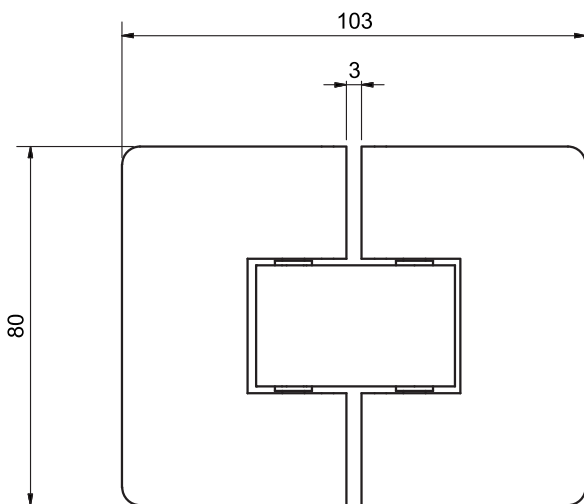

**MircoFlex Frameless Glass Door Hinge**  
**Glass to Glass 135°**

Closing position can be adjusted with door hung.  
Suitable for glass 6 - 10mm  
Suggested Door Weight (2 hinges) : 35kg  
Very high quality components and surface finish.  
Italian designed and manufactured.

Description	Code
Bright Chrome	19-009
Satin Chrome	19-010
Gold	-

**MircoFlex Frameless Glass Door Hinge  
Glass to Glass 180°**

Closing position can be adjusted with door hung.  
Suitable for glass 6 - 10mm  
Suggested Door Weight (2 hinges) : 35kg  
Very high quality components and surface finish.  
Italian designed and manufactured.

Description	Code
Bright Chrome	19-001
Satin Chrome	19-002
Gold	-

**MircoFlex Frameless Glass Door Hinge**  
Glass to Glass 90°

Closing position can be adjusted with door hung.  
Suitable for glass 6 - 10mm  
Suggested Door Weight (2 hinges) : 35kg  
Very high quality components and surface finish.  
Italian designed and manufactured.

Description	Code
Bright Chrome	19-003
Satin Chrome	19-004
Gold	-

**MicroFlex Frameless Glass Door Hinge  
Wall to Glass Full Back Plate**

Closing position can be adjusted with door hung.  
Suitable for glass 6 - 10mm  
Suggested Door Weight (2 hinges) : 35kg  
Very high quality components and surface finish.  
Italian designed and manufactured.