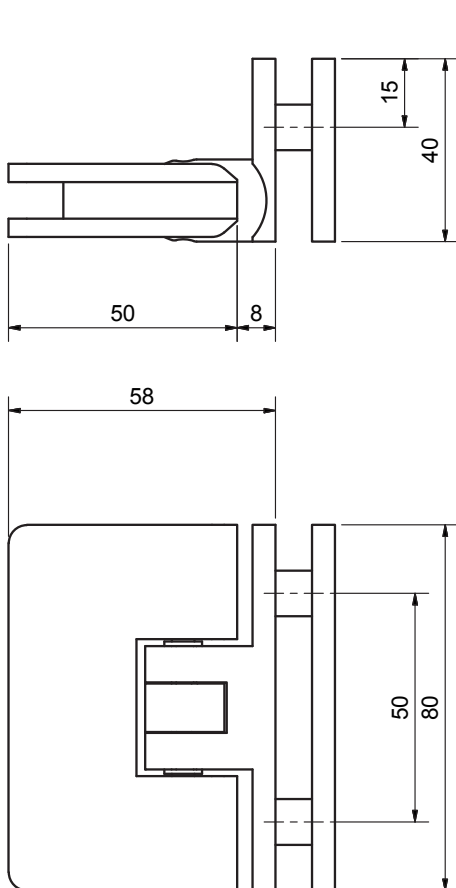

**MircoFlex Frameless Glass Door Hinge**  
**Glass to Glass 135°**

Closing position can be adjusted with door hung.  
Suitable for glass 6 - 10mm  
Suggested Door Weight (2 hinges) : 35kg  
Very high quality components and surface finish.  
Italian designed and manufactured.

Description	Code
Bright Chrome	19-009
Satin Chrome	19-010
Gold	-

**MircoFlex Frameless Glass Door Hinge  
Glass to Glass 180°**

Closing position can be adjusted with door hung.  
Suitable for glass 6 - 10mm  
Suggested Door Weight (2 hinges) : 35kg  
Very high quality components and surface finish.  
Italian designed and manufactured.

Description	Code
Bright Chrome	19-001
Satin Chrome	19-002
Gold	-

**MircoFlex Frameless Glass Door Hinge**  
Glass to Glass 90°

Closing position can be adjusted with door hung.  
Suitable for glass 6 - 10mm  
Suggested Door Weight (2 hinges) : 35kg  
Very high quality components and surface finish.  
Italian designed and manufactured.

Description	Code
Bright Chrome	19-003
Satin Chrome	19-004
Gold	-

**MicroFlex Frameless Glass Door Hinge  
Wall to Glass Full Back Plate**

Closing position can be adjusted with door hung.  
Suitable for glass 6 - 10mm  
Suggested Door Weight (2 hinges) : 35kg  
Very high quality components and surface finish.  
Italian designed and manufactured.