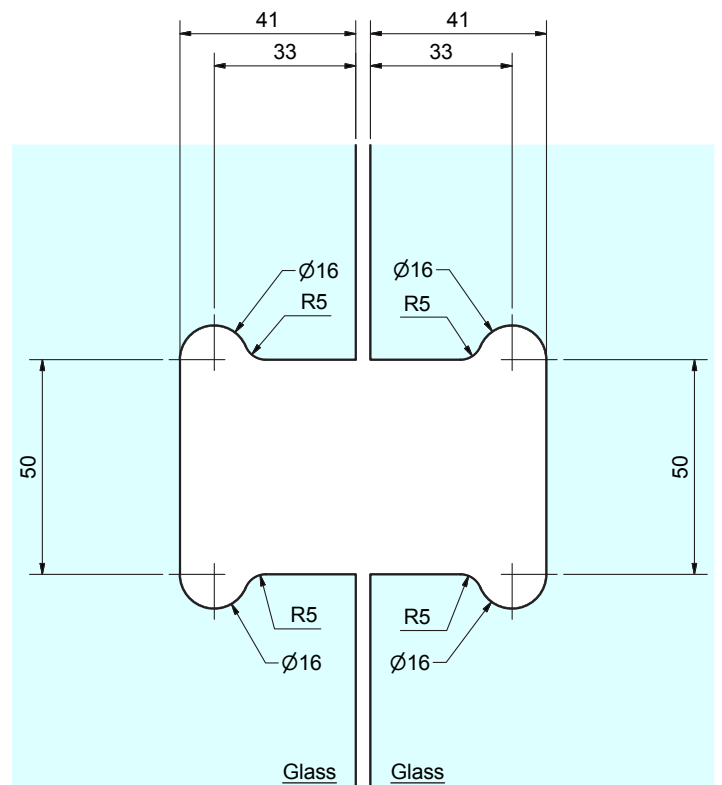

**MircoFlex Frameless Glass Door Hinge**  
**Glass to Glass 135°**

Closing position can be adjusted with door hung.  
Suitable for glass 6 - 10mm  
Suggested Door Weight (2 hinges) : 35kg  
Very high quality components and surface finish.  
Italian designed and manufactured.

Description	Code
Bright Chrome	19-009
Satin Chrome	19-010
Gold	-

**MircoFlex Frameless Glass Door Hinge  
Glass to Glass 180°**

Closing position can be adjusted with door hung.  
Suitable for glass 6 - 10mm  
Suggested Door Weight (2 hinges) : 35kg  
Very high quality components and surface finish.  
Italian designed and manufactured.

Description	Code
Bright Chrome	19-001
Satin Chrome	19-002
Gold	-

**MircoFlex Frameless Glass Door Hinge**  
Glass to Glass 90°

Closing position can be adjusted with door hung.  
Suitable for glass 6 - 10mm  
Suggested Door Weight (2 hinges) : 35kg  
Very high quality components and surface finish.  
Italian designed and manufactured.

Description	Code
Bright Chrome	19-003
Satin Chrome	19-004
Gold	-

**MicroFlex Frameless Glass Door Hinge  
Wall to Glass Full Back Plate**

Closing position can be adjusted with door hung.  
Suitable for glass 6 - 10mm  
Suggested Door Weight (2 hinges) : 35kg  
Very high quality components and surface finish.  
Italian designed and manufactured.