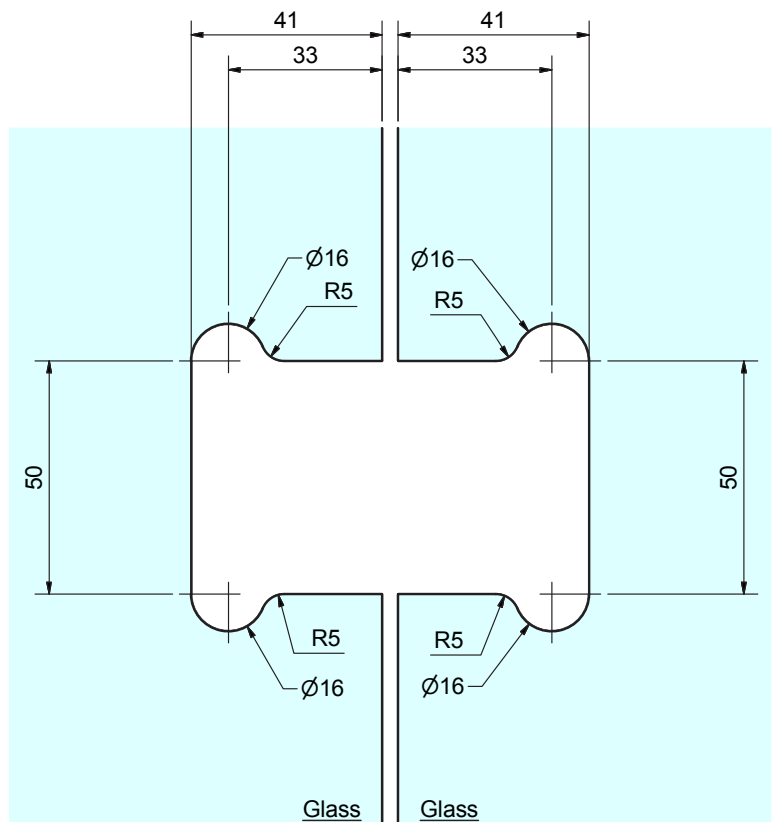

**MircoFlex Frameless Glass Door Hinge**  
**Glass to Glass 135°**

Closing position can be adjusted with door hung.  
Suitable for glass 6 - 10mm  
Suggested Door Weight (2 hinges) : 35kg  
Very high quality components and surface finish.  
Italian designed and manufactured.

Description	Code
Bright Chrome	19-009
Satin Chrome	19-010
Gold	-

**MircoFlex Frameless Glass Door Hinge  
Glass to Glass 180°**

Closing position can be adjusted with door hung.  
Suitable for glass 6 - 10mm  
Suggested Door Weight (2 hinges) : 35kg  
Very high quality components and surface finish.  
Italian designed and manufactured.

Description	Code
Bright Chrome	19-001
Satin Chrome	19-002
Gold	-

**MircoFlex Frameless Glass Door Hinge**  
Glass to Glass 90°

Closing position can be adjusted with door hung.  
Suitable for glass 6 - 10mm  
Suggested Door Weight (2 hinges) : 35kg  
Very high quality components and surface finish.  
Italian designed and manufactured.

Description	Code
Bright Chrome	19-003
Satin Chrome	19-004
Gold	-

**MicroFlex Frameless Glass Door Hinge  
Wall to Glass Full Back Plate**

Closing position can be adjusted with door hung.  
Suitable for glass 6 - 10mm  
Suggested Door Weight (2 hinges) : 35kg  
Very high quality components and surface finish.  
Italian designed and manufactured.