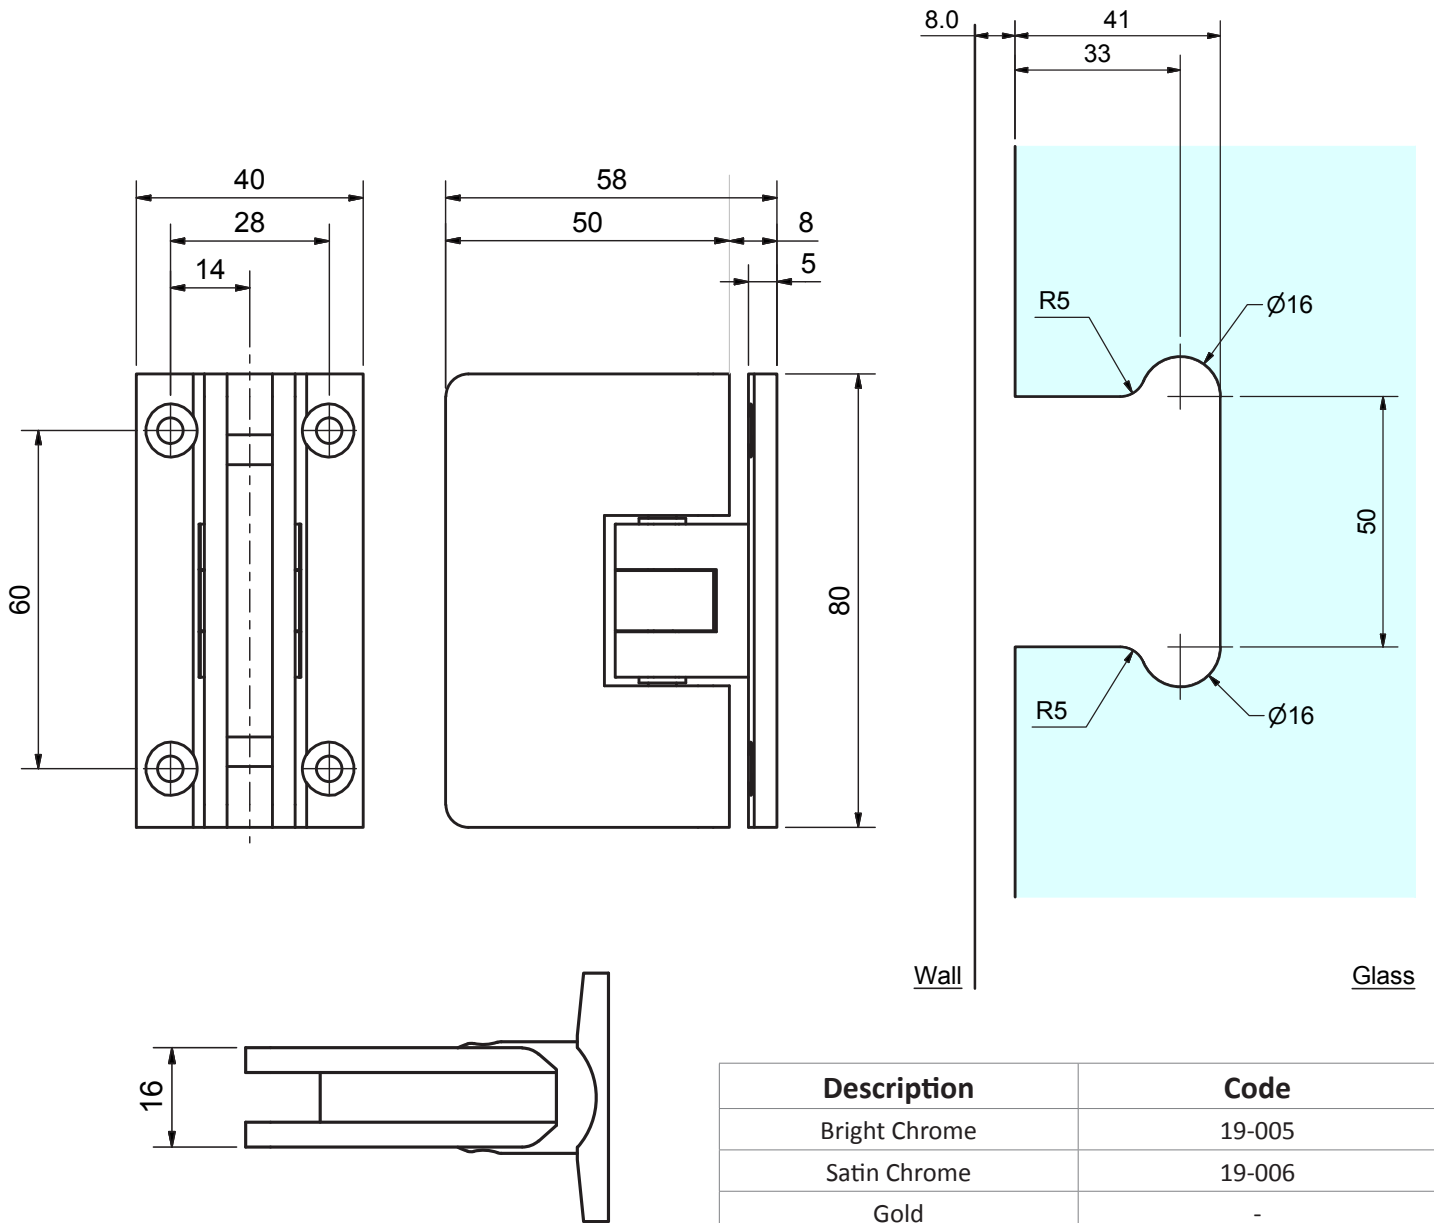

Description	Code
Bright Chrome	19-009
Satin Chrome	19-010
Gold	-

**MircoFlex Frameless Glass Door Hinge  
Glass to Glass 180°**

Closing position can be adjusted with door hung.  
Suitable for glass 6 - 10mm  
Suggested Door Weight (2 hinges) : 35kg  
Very high quality components and surface finish.  
Italian designed and manufactured.

Description	Code
Bright Chrome	19-001
Satin Chrome	19-002
Gold	-

**MircoFlex Frameless Glass Door Hinge**  
Glass to Glass 90°

Closing position can be adjusted with door hung.  
Suitable for glass 6 - 10mm  
Suggested Door Weight (2 hinges) : 35kg  
Very high quality components and surface finish.  
Italian designed and manufactured.

Description	Code
Bright Chrome	19-003
Satin Chrome	19-004
Gold	-

**MicroFlex Frameless Glass Door Hinge  
Wall to Glass Full Back Plate**

Closing position can be adjusted with door hung.  
Suitable for glass 6 - 10mm  
Suggested Door Weight (2 hinges) : 35kg  
Very high quality components and surface finish.  
Italian designed and manufactured.

Description	Code
Bright Chrome	19-005
Satin Chrome	19-006
Gold	-

**MircoFlex Frameless Glass Door Hinge  
Wall to Glass Offset Back Plate**

Closing position can be adjusted with door hung.  
Suitable for glass : 6 - 10mm  
Suggested Door Weight (2 hinges) : 35kg  
Very high quality components and surface finish.  
Italian designed and manufactured.