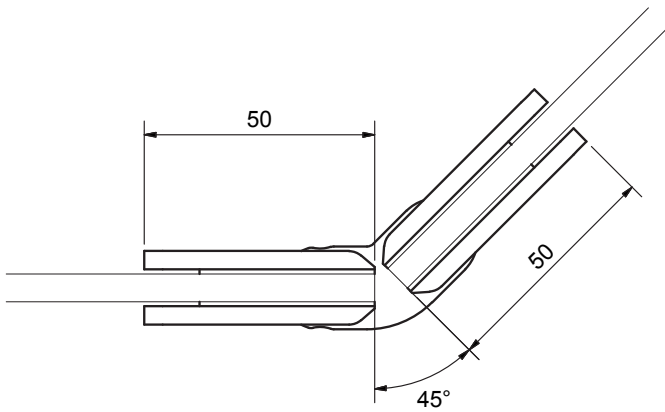

**MircoFlex Frameless Glass Door Hinge**  
**Glass to Glass 135°**

Closing position can be adjusted with door hung.  
Suitable for glass 6 - 10mm  
Suggested Door Weight (2 hinges) : 35kg  
Very high quality components and surface finish.  
Italian designed and manufactured.

Description	Code
Bright Chrome	19-009
Satin Chrome	19-010
Gold	-

**MircoFlex Frameless Glass Door Hinge  
Glass to Glass 180°**

Closing position can be adjusted with door hung.  
Suitable for glass 6 - 10mm  
Suggested Door Weight (2 hinges) : 35kg  
Very high quality components and surface finish.  
Italian designed and manufactured.

Description	Code
Bright Chrome	19-001
Satin Chrome	19-002
Gold	-

**MircoFlex Frameless Glass Door Hinge**  
Glass to Glass 90°

Closing position can be adjusted with door hung.  
Suitable for glass 6 - 10mm  
Suggested Door Weight (2 hinges) : 35kg  
Very high quality components and surface finish.  
Italian designed and manufactured.

Description	Code
Bright Chrome	19-003
Satin Chrome	19-004
Gold	-

**MicroFlex Frameless Glass Door Hinge  
Wall to Glass Full Back Plate**

Closing position can be adjusted with door hung.  
Suitable for glass 6 - 10mm  
Suggested Door Weight (2 hinges) : 35kg  
Very high quality components and surface finish.  
Italian designed and manufactured.