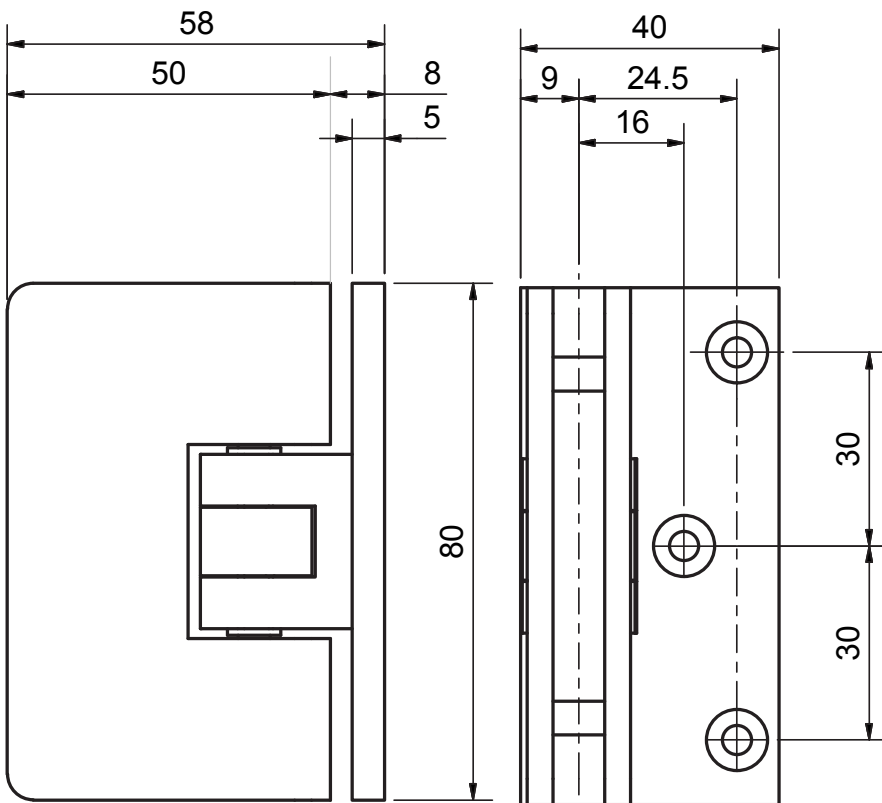

Description	Code
Bright Chrome	19-009
Satin Chrome	19-010
Gold	-

**MircoFlex Frameless Glass Door Hinge  
Glass to Glass 180°**

Closing position can be adjusted with door hung.  
Suitable for glass 6 - 10mm  
Suggested Door Weight (2 hinges) : 35kg  
Very high quality components and surface finish.  
Italian designed and manufactured.

Description	Code
Bright Chrome	19-001
Satin Chrome	19-002
Gold	-

**MircoFlex Frameless Glass Door Hinge**  
Glass to Glass 90°

Closing position can be adjusted with door hung.  
Suitable for glass 6 - 10mm  
Suggested Door Weight (2 hinges) : 35kg  
Very high quality components and surface finish.  
Italian designed and manufactured.

Description	Code
Bright Chrome	19-003
Satin Chrome	19-004
Gold	-

**MicroFlex Frameless Glass Door Hinge  
Wall to Glass Full Back Plate**

Closing position can be adjusted with door hung.  
Suitable for glass 6 - 10mm  
Suggested Door Weight (2 hinges) : 35kg  
Very high quality components and surface finish.  
Italian designed and manufactured.

Description	Code
Bright Chrome	19-005
Satin Chrome	19-006
Gold	-

**MircoFlex Frameless Glass Door Hinge  
Wall to Glass Offset Back Plate**

Closing position can be adjusted with door hung.  
Suitable for glass : 6 - 10mm  
Suggested Door Weight (2 hinges) : 35kg  
Very high quality components and surface finish.  
Italian designed and manufactured.