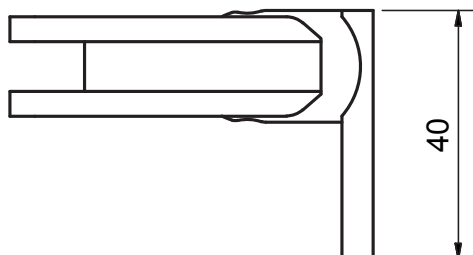

Description	Code
Bright Chrome	19-009
Satin Chrome	19-010
Gold	-

**MircoFlex Frameless Glass Door Hinge  
Glass to Glass 180°**

Closing position can be adjusted with door hung.  
Suitable for glass 6 - 10mm  
Suggested Door Weight (2 hinges) : 35kg  
Very high quality components and surface finish.  
Italian designed and manufactured.

Description	Code
Bright Chrome	19-001
Satin Chrome	19-002
Gold	-

**MircoFlex Frameless Glass Door Hinge**  
Glass to Glass 90°

Closing position can be adjusted with door hung.  
Suitable for glass 6 - 10mm  
Suggested Door Weight (2 hinges) : 35kg  
Very high quality components and surface finish.  
Italian designed and manufactured.

Description	Code
Bright Chrome	19-003
Satin Chrome	19-004
Gold	-

**MicroFlex Frameless Glass Door Hinge  
Wall to Glass Full Back Plate**

Closing position can be adjusted with door hung.  
Suitable for glass 6 - 10mm  
Suggested Door Weight (2 hinges) : 35kg  
Very high quality components and surface finish.  
Italian designed and manufactured.

Description	Code
Bright Chrome	19-005
Satin Chrome	19-006
Gold	-

**MircoFlex Frameless Glass Door Hinge  
Wall to Glass Offset Back Plate**

Closing position can be adjusted with door hung.  
Suitable for glass : 6 - 10mm  
Suggested Door Weight (2 hinges) : 35kg  
Very high quality components and surface finish.  
Italian designed and manufactured.