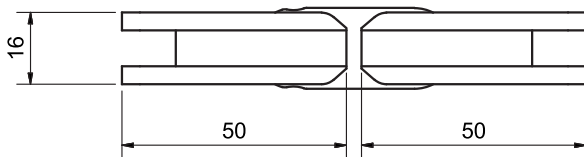

**MircoFlex Frameless Glass Door Hinge**  
**Glass to Glass 135°**

Closing position can be adjusted with door hung.  
Suitable for glass 6 - 10mm  
Suggested Door Weight (2 hinges) : 35kg  
Very high quality components and surface finish.  
Italian designed and manufactured.

Description	Code
Bright Chrome	19-009
Satin Chrome	19-010
Gold	-

**MircoFlex Frameless Glass Door Hinge  
Glass to Glass 180°**

Closing position can be adjusted with door hung.  
Suitable for glass 6 - 10mm  
Suggested Door Weight (2 hinges) : 35kg  
Very high quality components and surface finish.  
Italian designed and manufactured.

Description	Code
Bright Chrome	19-001
Satin Chrome	19-002
Gold	-

**MircoFlex Frameless Glass Door Hinge**  
Glass to Glass 90°

Closing position can be adjusted with door hung.  
Suitable for glass 6 - 10mm  
Suggested Door Weight (2 hinges) : 35kg  
Very high quality components and surface finish.  
Italian designed and manufactured.

Description	Code
Bright Chrome	19-003
Satin Chrome	19-004
Gold	-

**MicroFlex Frameless Glass Door Hinge  
Wall to Glass Full Back Plate**

Closing position can be adjusted with door hung.  
Suitable for glass 6 - 10mm  
Suggested Door Weight (2 hinges) : 35kg  
Very high quality components and surface finish.  
Italian designed and manufactured.