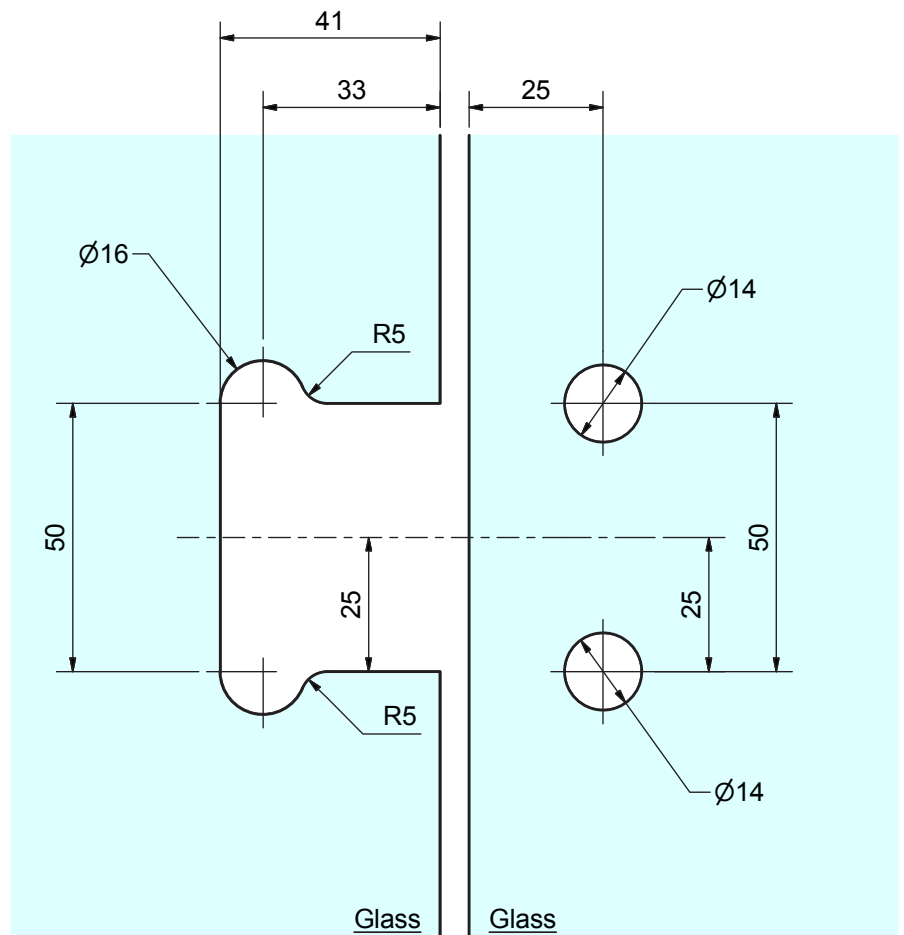

**MircoFlex Frameless Glass Door Hinge**  
**Glass to Glass 135°**

Closing position can be adjusted with door hung.  
Suitable for glass 6 - 10mm  
Suggested Door Weight (2 hinges) : 35kg  
Very high quality components and surface finish.  
Italian designed and manufactured.

Description	Code
Bright Chrome	19-009
Satin Chrome	19-010
Gold	-

**MircoFlex Frameless Glass Door Hinge  
Glass to Glass 180°**

Closing position can be adjusted with door hung.  
Suitable for glass 6 - 10mm  
Suggested Door Weight (2 hinges) : 35kg  
Very high quality components and surface finish.  
Italian designed and manufactured.

Description	Code
Bright Chrome	19-001
Satin Chrome	19-002
Gold	-

**MircoFlex Frameless Glass Door Hinge**  
Glass to Glass 90°

Closing position can be adjusted with door hung.  
Suitable for glass 6 - 10mm  
Suggested Door Weight (2 hinges) : 35kg  
Very high quality components and surface finish.  
Italian designed and manufactured.

Description	Code
Bright Chrome	19-003
Satin Chrome	19-004
Gold	-

**MicroFlex Frameless Glass Door Hinge  
Wall to Glass Full Back Plate**

Closing position can be adjusted with door hung.  
Suitable for glass 6 - 10mm  
Suggested Door Weight (2 hinges) : 35kg  
Very high quality components and surface finish.  
Italian designed and manufactured.