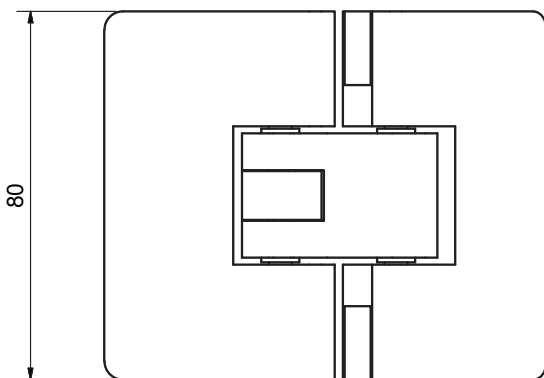

**MircoFlex Frameless Glass Door Hinge**  
**Glass to Glass 135°**

Closing position can be adjusted with door hung.  
Suitable for glass 6 - 10mm  
Suggested Door Weight (2 hinges) : 35kg  
Very high quality components and surface finish.  
Italian designed and manufactured.

Description	Code
Bright Chrome	19-009
Satin Chrome	19-010
Gold	-

**MircoFlex Frameless Glass Door Hinge  
Glass to Glass 180°**

Closing position can be adjusted with door hung.  
Suitable for glass 6 - 10mm  
Suggested Door Weight (2 hinges) : 35kg  
Very high quality components and surface finish.  
Italian designed and manufactured.

Description	Code
Bright Chrome	19-001
Satin Chrome	19-002
Gold	-

**MircoFlex Frameless Glass Door Hinge**  
Glass to Glass 90°

Closing position can be adjusted with door hung.  
Suitable for glass 6 - 10mm  
Suggested Door Weight (2 hinges) : 35kg  
Very high quality components and surface finish.  
Italian designed and manufactured.

Description	Code
Bright Chrome	19-003
Satin Chrome	19-004
Gold	-

**MicroFlex Frameless Glass Door Hinge  
Wall to Glass Full Back Plate**

Closing position can be adjusted with door hung.  
Suitable for glass 6 - 10mm  
Suggested Door Weight (2 hinges) : 35kg  
Very high quality components and surface finish.  
Italian designed and manufactured.