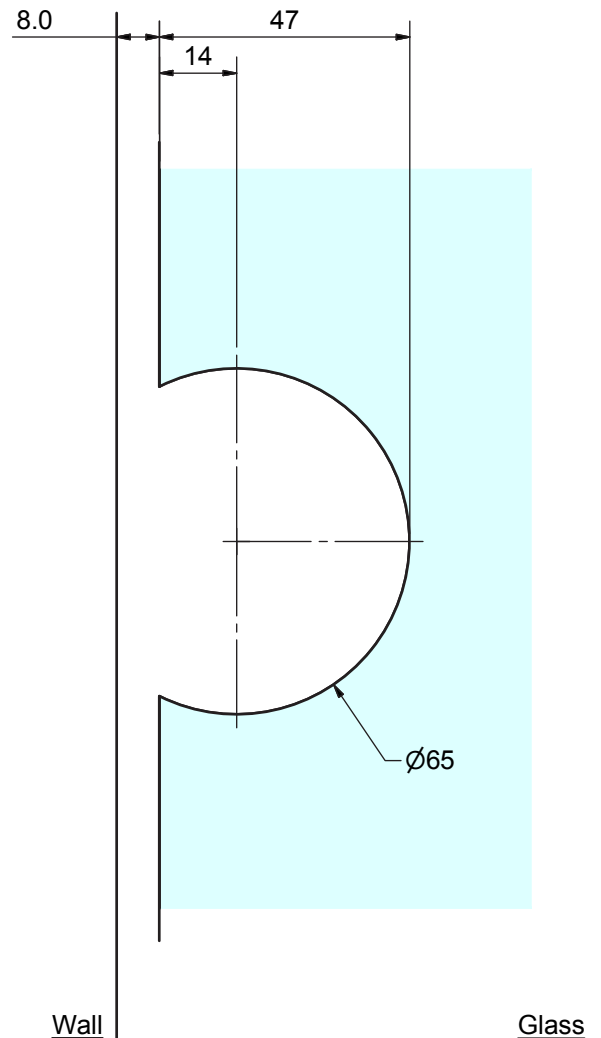

**XC1 Frameless Glass Door Hinge**  
**Wall to Glass, Full Back Plate "C" Cut Out**

Suitable for glass 8 - 10mm  
 High quality components and surface finish  
 Suggested Door Weight ( 2 hinges ) 35kg

Description	Code
Bright Chrome	19-SH/060
Satin Chrome	-
Gold	-

**XC1 Frameless Glass Door Hinge**  
**Wall to Glass, Offset Back Plate, "C" Cut Out**

Suitable for glass 8 - 10mm  
 High quality components and surface finish  
 Suggested Door Weight ( 2 hinges ) 35kg

Description	Code
Bright Chrome	19-SH/064
Satin Chrome	
Gold	

**XC1 Frameless Glass Door Hinge**  
**Glass to Glass 180° "C" Cut Out**

Suitable for glass 8 - 10mm  
 High quality components and surface finish  
 Suggested Door Weight ( 2 hinges ) 35kg

DIMENSIONS FOR FIXED PANNEL  
TO BE TAKEN FROM INSIDE OF BEVEL

Description	Code
Bright Chrome	19-SH/061
Satin Chrome	-
Gold	-

**XC1 Frameless Glass Door Hinge**  
**Glass to Glass 90° "C" Cut Out**

Suitable for glass 8 - 10mm  
 High quality components and surface finish  
 Suggested Door Weight ( 2 hinges ) 35kg