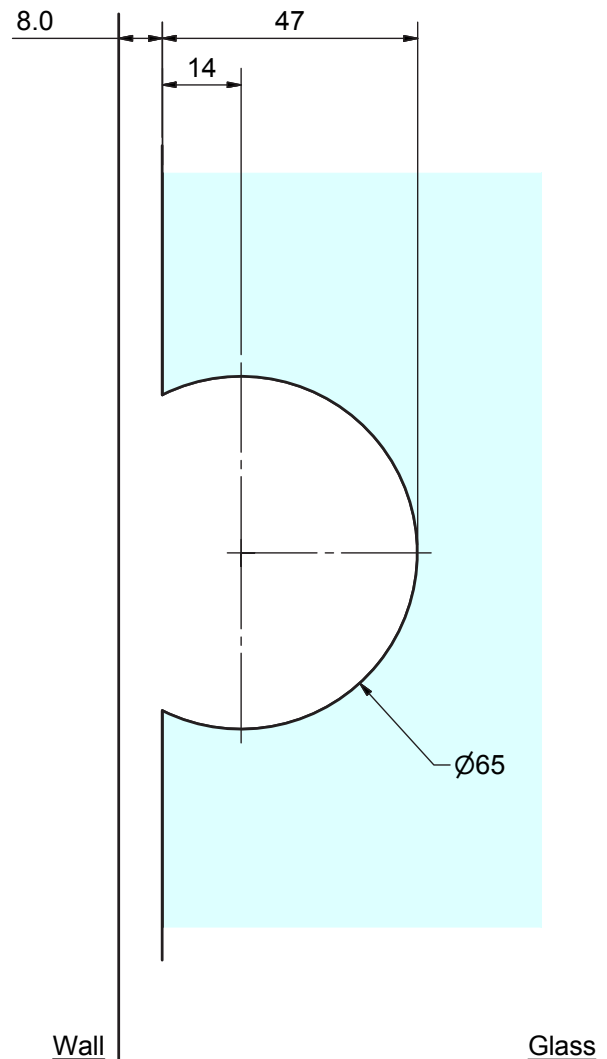

**XC1 Frameless Glass Door Hinge**  
**Wall to Glass, Full Back Plate "C" Cut Out**

Suitable for glass 8 - 10mm  
 High quality components and surface finish  
 Suggested Door Weight ( 2 hinges ) 35kg

Description	Code
Bright Chrome	19-SH/060
Satin Chrome	-
Gold	-

**XC1 Frameless Glass Door Hinge**  
**Wall to Glass, Offset Back Plate, "C" Cut Out**

Suitable for glass 8 - 10mm  
 High quality components and surface finish  
 Suggested Door Weight ( 2 hinges ) 35kg

Description	Code
Bright Chrome	19-SH/064
Satin Chrome	
Gold	

**XC1 Frameless Glass Door Hinge**  
**Glass to Glass 180° "C" Cut Out**

Suitable for glass 8 - 10mm  
 High quality components and surface finish  
 Suggested Door Weight ( 2 hinges ) 35kg

DIMENSIONS FOR FIXED PANNEL  
TO BE TAKEN FROM INSIDE OF BEVEL

Description	Code
Bright Chrome	19-SH/061
Satin Chrome	-
Gold	-

**XC1 Frameless Glass Door Hinge**  
**Glass to Glass 90° "C" Cut Out**

Suitable for glass 8 - 10mm  
 High quality components and surface finish  
 Suggested Door Weight ( 2 hinges ) 35kg