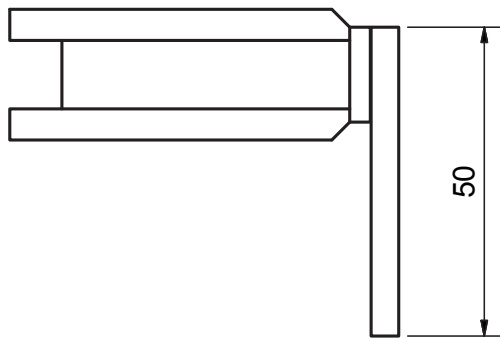

**XC1 Frameless Glass Door Hinge**  
**Wall to Glass, Full Back Plate "C" Cut Out**

Suitable for glass 8 - 10mm  
 High quality components and surface finish  
 Suggested Door Weight ( 2 hinges ) 35kg

Description	Code
Bright Chrome	19-SH/060
Satin Chrome	-
Gold	-

**XC1 Frameless Glass Door Hinge**  
**Wall to Glass, Offset Back Plate, "C" Cut Out**

Suitable for glass 8 - 10mm  
 High quality components and surface finish  
 Suggested Door Weight ( 2 hinges ) 35kg

Description	Code
Bright Chrome	19-SH/064
Satin Chrome	
Gold	

**XC1 Frameless Glass Door Hinge**  
**Glass to Glass 180° "C" Cut Out**

Suitable for glass 8 - 10mm  
 High quality components and surface finish  
 Suggested Door Weight ( 2 hinges ) 35kg

DIMENSIONS FOR FIXED PANNEL  
TO BE TAKEN FROM INSIDE OF BEVEL

Description	Code
Bright Chrome	19-SH/061
Satin Chrome	-
Gold	-

**XC1 Frameless Glass Door Hinge**  
**Glass to Glass 90° "C" Cut Out**

Suitable for glass 8 - 10mm  
 High quality components and surface finish  
 Suggested Door Weight ( 2 hinges ) 35kg