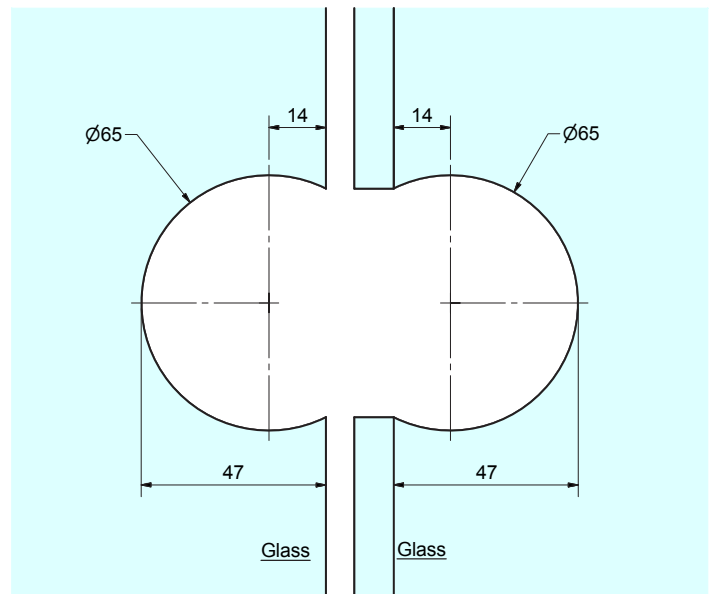

**XC1 Frameless Glass Door Hinge**  
**Wall to Glass, Offset Back Plate, "C" Cut Out**

Suitable for glass 8 - 10mm  
 High quality components and surface finish  
 Suggested Door Weight ( 2 hinges ) 35kg

Description	Code
Bright Chrome	19-SH/064
Satin Chrome	
Gold	

**XC1 Frameless Glass Door Hinge**  
**Glass to Glass 180° "C" Cut Out**

Suitable for glass 8 - 10mm  
 High quality components and surface finish  
 Suggested Door Weight ( 2 hinges ) 35kg

Description	Code
Bright Chrome	19-SH/062
Satin Chrome	-
Gold	-

**XC1 Frameless Glass Door Hinge  
Glass to Glass 135° "C" Cut Out**

Suitable for glass 8 - 10mm  
High quality components and surface finish  
Suggested Door Weight ( 2 hinges ) 35kg

DIMENSIONS FOR FIXED PANNEL  
TO BE TAKEN FROM INSIDE OF BEVEL

Description	Code
Bright Chrome	19-SH/061
Satin Chrome	-
Gold	-

**XC1 Frameless Glass Door Hinge**  
**Glass to Glass 90° "C" Cut Out**

Suitable for glass 8 - 10mm  
 High quality components and surface finish  
 Suggested Door Weight ( 2 hinges ) 35kg