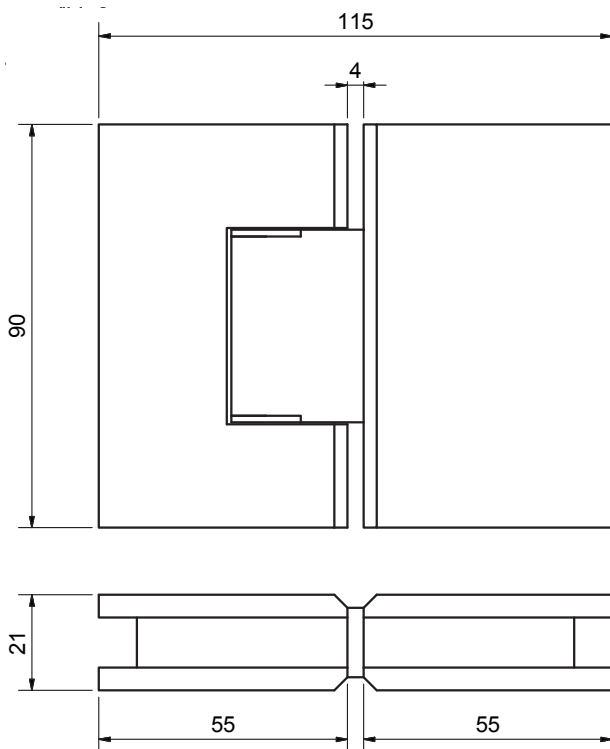

**XC1 Frameless Glass Door Hinge**  
**Wall to Glass, Full Back Plate "C" Cut Out**

Suitable for glass 8 - 10mm  
 High quality components and surface finish  
 Suggested Door Weight ( 2 hinges ) 35kg

Description	Code
Bright Chrome	19-SH/060
Satin Chrome	-
Gold	-

**XC1 Frameless Glass Door Hinge**  
**Wall to Glass, Offset Back Plate, "C" Cut Out**

Suitable for glass 8 - 10mm  
 High quality components and surface finish  
 Suggested Door Weight ( 2 hinges ) 35kg

Description	Code
Bright Chrome	19-SH/064
Satin Chrome	
Gold	

**XC1 Frameless Glass Door Hinge**  
**Glass to Glass 180° "C" Cut Out**

Suitable for glass 8 - 10mm  
 High quality components and surface finish  
 Suggested Door Weight ( 2 hinges ) 35kg

DIMENSIONS FOR FIXED PANNEL  
TO BE TAKEN FROM INSIDE OF BEVEL

Description	Code
Bright Chrome	19-SH/061
Satin Chrome	-
Gold	-

**XC1 Frameless Glass Door Hinge**  
**Glass to Glass 90° "C" Cut Out**

Suitable for glass 8 - 10mm  
 High quality components and surface finish  
 Suggested Door Weight ( 2 hinges ) 35kg