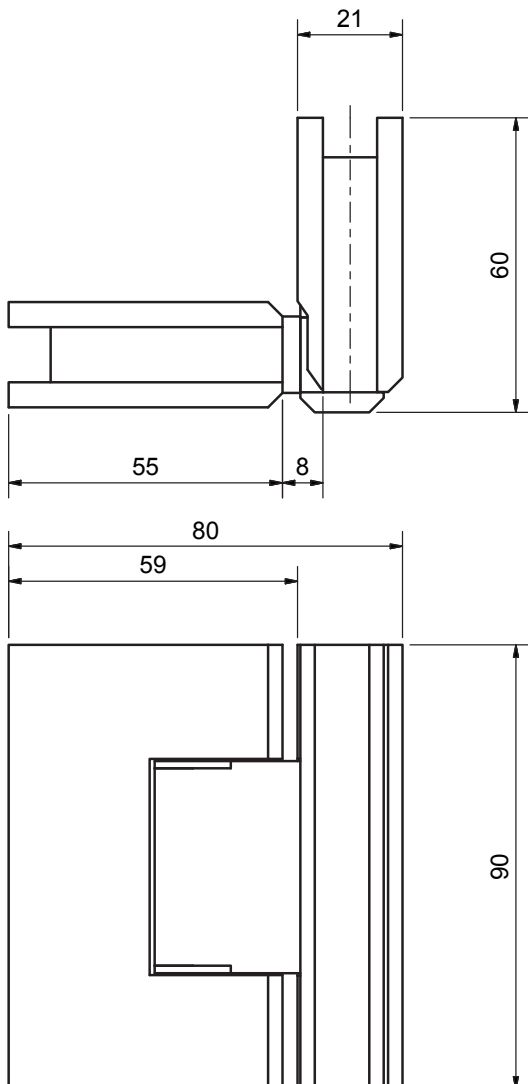

**XC1 Frameless Glass Door Hinge**  
**Wall to Glass, Full Back Plate "C" Cut Out**

Suitable for glass 8 - 10mm  
 High quality components and surface finish  
 Suggested Door Weight ( 2 hinges ) 35kg

Description	Code
Bright Chrome	19-SH/060
Satin Chrome	-
Gold	-

Description	Code
Bright Chrome	19-SH/064
Satin Chrome	
Gold	

**XC1 Frameless Glass Door Hinge**  
**Glass to Glass 180° "C" Cut Out**

Suitable for glass 8 - 10mm  
 High quality components and surface finish  
 Suggested Door Weight ( 2 hinges ) 35kg

Description	Code
Bright Chrome	19-SH/062
Satin Chrome	-
Gold	-

**XC1 Frameless Glass Door Hinge  
Glass to Glass 135° "C" Cut Out**

Suitable for glass 8 - 10mm  
High quality components and surface finish  
Suggested Door Weight ( 2 hinges ) 35kg

DIMENSIONS FOR FIXED PANNEL  
TO BE TAKEN FROM INSIDE OF BEVEL

Description	Code
Bright Chrome	19-SH/061
Satin Chrome	-
Gold	-

**XC1 Frameless Glass Door Hinge**  
**Glass to Glass 90° "C" Cut Out**

Suitable for glass 8 - 10mm  
 High quality components and surface finish  
 Suggested Door Weight ( 2 hinges ) 35kg