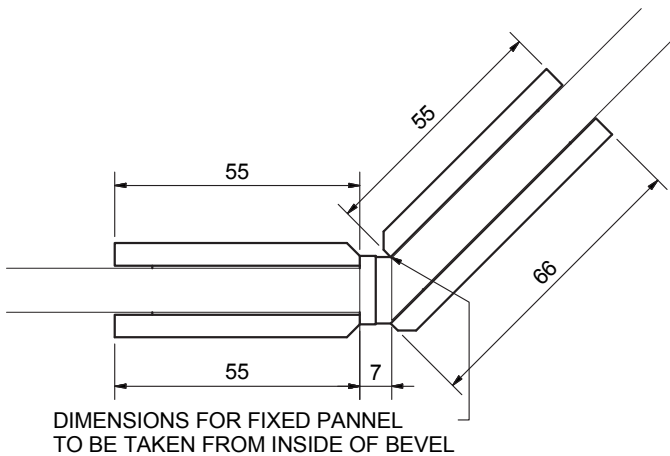

**XC1 Frameless Glass Door Hinge**  
**Wall to Glass, Offset Back Plate, "C" Cut Out**

Suitable for glass 8 - 10mm  
 High quality components and surface finish  
 Suggested Door Weight ( 2 hinges ) 35kg

Description	Code
Bright Chrome	19-SH/064
Satin Chrome	
Gold	

**XC1 Frameless Glass Door Hinge**  
**Glass to Glass 180° "C" Cut Out**

Suitable for glass 8 - 10mm  
 High quality components and surface finish  
 Suggested Door Weight ( 2 hinges ) 35kg

Description	Code
Bright Chrome	19-SH/062
Satin Chrome	-
Gold	-

**XC1 Frameless Glass Door Hinge  
Glass to Glass 135° "C" Cut Out**

Suitable for glass 8 - 10mm  
High quality components and surface finish  
Suggested Door Weight ( 2 hinges ) 35kg

DIMENSIONS FOR FIXED PANNEL  
TO BE TAKEN FROM INSIDE OF BEVEL

Description	Code
Bright Chrome	19-SH/061
Satin Chrome	-
Gold	-

**XC1 Frameless Glass Door Hinge**  
**Glass to Glass 90° "C" Cut Out**

Suitable for glass 8 - 10mm  
 High quality components and surface finish  
 Suggested Door Weight ( 2 hinges ) 35kg