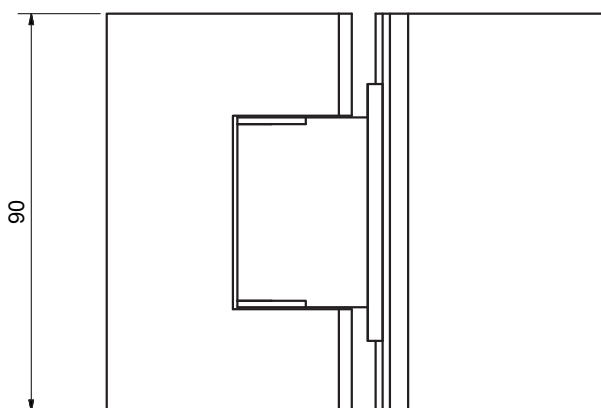

**XC1 Frameless Glass Door Hinge**  
**Wall to Glass, Offset Back Plate, "C" Cut Out**

Suitable for glass 8 - 10mm  
 High quality components and surface finish  
 Suggested Door Weight ( 2 hinges ) 35kg

Description	Code
Bright Chrome	19-SH/064
Satin Chrome	
Gold	

**XC1 Frameless Glass Door Hinge**  
**Glass to Glass 180° "C" Cut Out**

Suitable for glass 8 - 10mm  
 High quality components and surface finish  
 Suggested Door Weight ( 2 hinges ) 35kg

Description	Code
Bright Chrome	19-SH/062
Satin Chrome	-
Gold	-

**XC1 Frameless Glass Door Hinge  
Glass to Glass 135° "C" Cut Out**

Suitable for glass 8 - 10mm  
High quality components and surface finish  
Suggested Door Weight ( 2 hinges ) 35kg

DIMENSIONS FOR FIXED PANNEL  
TO BE TAKEN FROM INSIDE OF BEVEL

Description	Code
Bright Chrome	19-SH/061
Satin Chrome	-
Gold	-

**XC1 Frameless Glass Door Hinge**  
**Glass to Glass 90° "C" Cut Out**

Suitable for glass 8 - 10mm  
 High quality components and surface finish  
 Suggested Door Weight ( 2 hinges ) 35kg