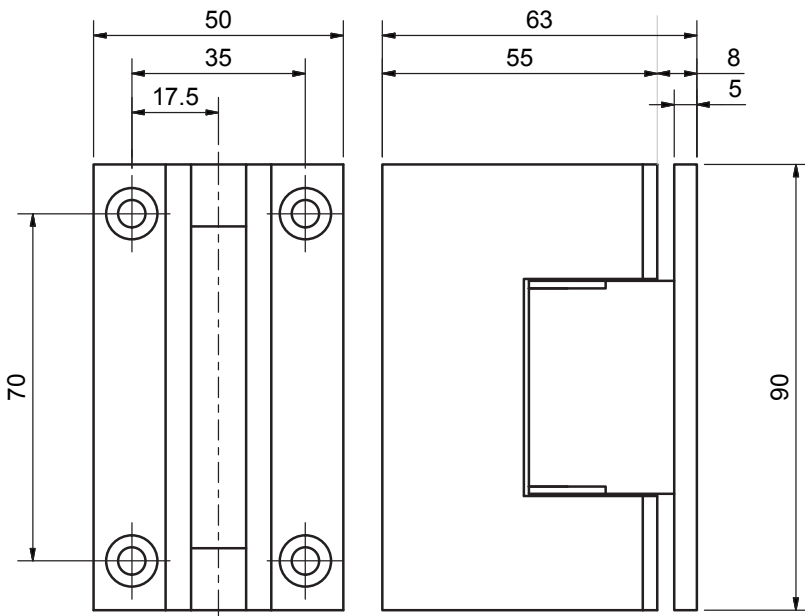

**XC1 Frameless Glass Door Hinge**  
**Wall to Glass, Full Back Plate "C" Cut Out**

Suitable for glass 8 - 10mm  
 High quality components and surface finish  
 Suggested Door Weight ( 2 hinges ) 35kg

Description	Code
Bright Chrome	19-SH/060
Satin Chrome	-
Gold	-

**XC1 Frameless Glass Door Hinge**  
**Wall to Glass, Offset Back Plate, "C" Cut Out**

Suitable for glass 8 - 10mm  
 High quality components and surface finish  
 Suggested Door Weight ( 2 hinges ) 35kg

Description	Code
Bright Chrome	19-SH/064
Satin Chrome	
Gold	

**XC1 Frameless Glass Door Hinge**  
**Glass to Glass 180° "C" Cut Out**

Suitable for glass 8 - 10mm  
 High quality components and surface finish  
 Suggested Door Weight ( 2 hinges ) 35kg

DIMENSIONS FOR FIXED PANNEL  
TO BE TAKEN FROM INSIDE OF BEVEL

Description	Code
Bright Chrome	19-SH/061
Satin Chrome	-
Gold	-

**XC1 Frameless Glass Door Hinge**  
**Glass to Glass 90° "C" Cut Out**

Suitable for glass 8 - 10mm  
 High quality components and surface finish  
 Suggested Door Weight ( 2 hinges ) 35kg