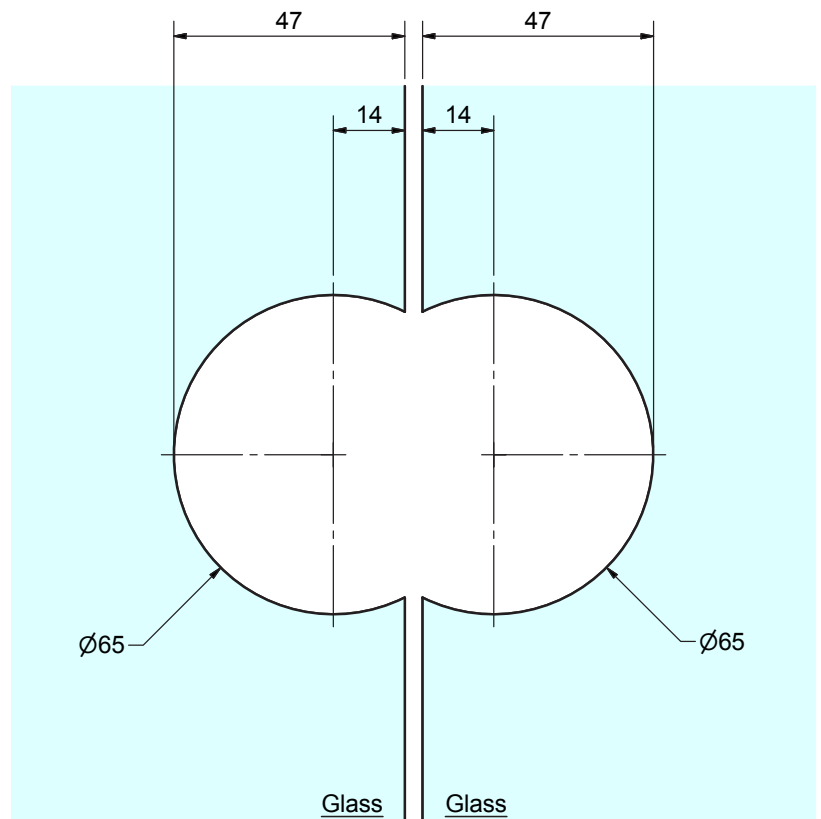

Description	Code
Bright Chrome	19-SH/062
Satin Chrome	-
Gold	-

**XC1 Frameless Glass Door Hinge  
Glass to Glass 135° "C" Cut Out**

Suitable for glass 8 - 10mm  
High quality components and surface finish  
Suggested Door Weight ( 2 hinges ) 35kg

DIMENSIONS FOR FIXED PANNEL  
TO BE TAKEN FROM INSIDE OF BEVEL

Description	Code
Bright Chrome	19-SH/061
Satin Chrome	-
Gold	-

**XC1 Frameless Glass Door Hinge**  
**Glass to Glass 90° "C" Cut Out**

Suitable for glass 8 - 10mm  
 High quality components and surface finish  
 Suggested Door Weight ( 2 hinges ) 35kg