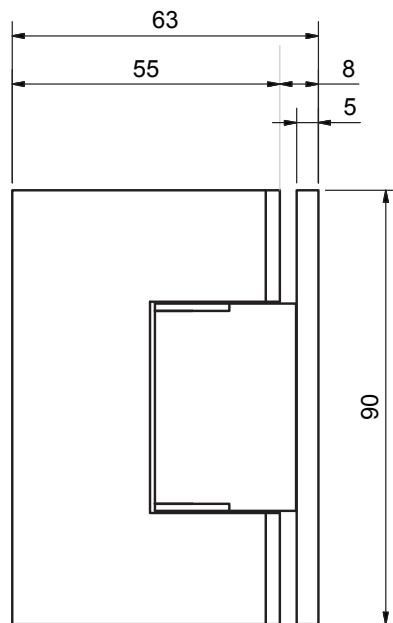

**XC1 Frameless Glass Door Hinge**  
**Wall to Glass, Full Back Plate "C" Cut Out**

Suitable for glass 8 - 10mm  
 High quality components and surface finish  
 Suggested Door Weight ( 2 hinges ) 35kg

Description	Code
Bright Chrome	19-SH/060
Satin Chrome	-
Gold	-

**XC1 Frameless Glass Door Hinge**  
**Wall to Glass, Offset Back Plate, "C" Cut Out**

Suitable for glass 8 - 10mm  
 High quality components and surface finish  
 Suggested Door Weight ( 2 hinges ) 35kg

Description	Code
Bright Chrome	19-SH/064
Satin Chrome	
Gold	

**XC1 Frameless Glass Door Hinge**  
**Glass to Glass 180° "C" Cut Out**

Suitable for glass 8 - 10mm  
 High quality components and surface finish  
 Suggested Door Weight ( 2 hinges ) 35kg

DIMENSIONS FOR FIXED PANNEL  
TO BE TAKEN FROM INSIDE OF BEVEL

Description	Code
Bright Chrome	19-SH/061
Satin Chrome	-
Gold	-

**XC1 Frameless Glass Door Hinge**  
**Glass to Glass 90° "C" Cut Out**

Suitable for glass 8 - 10mm  
 High quality components and surface finish  
 Suggested Door Weight ( 2 hinges ) 35kg