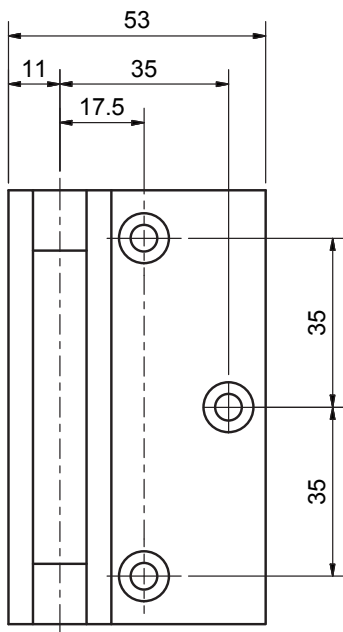

**XC1 Frameless Glass Door Hinge**  
**Wall to Glass, Full Back Plate "C" Cut Out**

Suitable for glass 8 - 10mm  
 High quality components and surface finish  
 Suggested Door Weight ( 2 hinges ) 35kg

Description	Code
Bright Chrome	19-SH/060
Satin Chrome	-
Gold	-

**XC1 Frameless Glass Door Hinge**  
**Wall to Glass, Offset Back Plate, "C" Cut Out**

Suitable for glass 8 - 10mm  
 High quality components and surface finish  
 Suggested Door Weight ( 2 hinges ) 35kg

Description	Code
Bright Chrome	19-SH/064
Satin Chrome	
Gold	

**XC1 Frameless Glass Door Hinge**  
**Glass to Glass 180° "C" Cut Out**

Suitable for glass 8 - 10mm  
 High quality components and surface finish  
 Suggested Door Weight ( 2 hinges ) 35kg

DIMENSIONS FOR FIXED PANNEL  
TO BE TAKEN FROM INSIDE OF BEVEL

Description	Code
Bright Chrome	19-SH/061
Satin Chrome	-
Gold	-

**XC1 Frameless Glass Door Hinge**  
**Glass to Glass 90° "C" Cut Out**

Suitable for glass 8 - 10mm  
 High quality components and surface finish  
 Suggested Door Weight ( 2 hinges ) 35kg