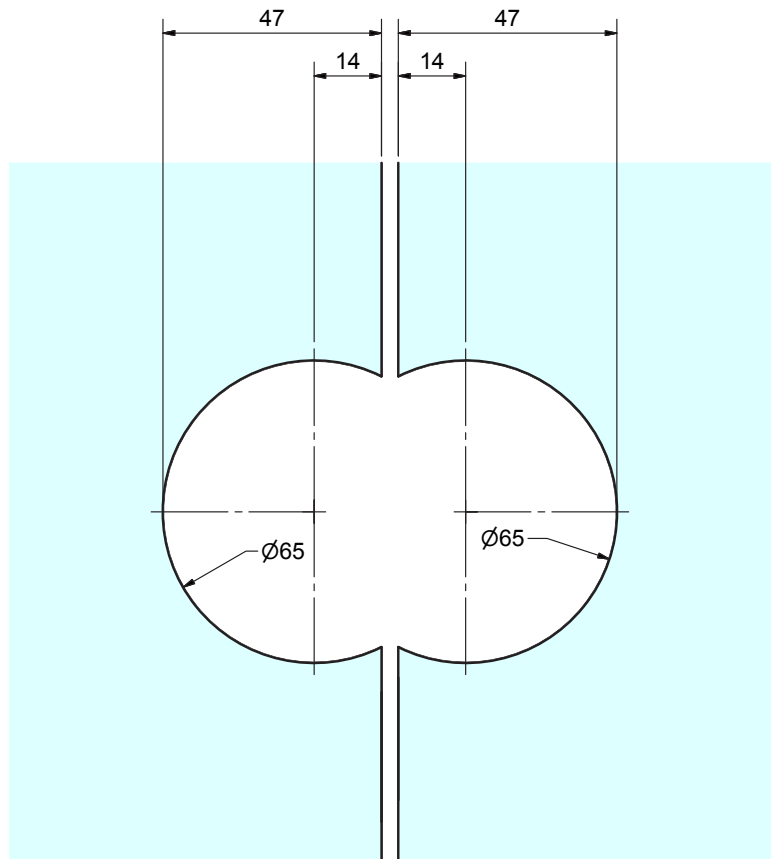

**XC1 Frameless Glass Door Hinge**  
**Wall to Glass, Full Back Plate "C" Cut Out**

Suitable for glass 8 - 10mm  
 High quality components and surface finish  
 Suggested Door Weight ( 2 hinges ) 35kg

Description	Code
Bright Chrome	19-SH/060
Satin Chrome	-
Gold	-

**XC1 Frameless Glass Door Hinge**  
**Wall to Glass, Offset Back Plate, "C" Cut Out**

Suitable for glass 8 - 10mm  
 High quality components and surface finish  
 Suggested Door Weight ( 2 hinges ) 35kg

Description	Code
Bright Chrome	19-SH/064
Satin Chrome	
Gold	

**XC1 Frameless Glass Door Hinge**  
**Glass to Glass 180° "C" Cut Out**

Suitable for glass 8 - 10mm  
 High quality components and surface finish  
 Suggested Door Weight ( 2 hinges ) 35kg

DIMENSIONS FOR FIXED PANNEL  
TO BE TAKEN FROM INSIDE OF BEVEL

Description	Code
Bright Chrome	19-SH/061
Satin Chrome	-
Gold	-

**XC1 Frameless Glass Door Hinge**  
**Glass to Glass 90° "C" Cut Out**

Suitable for glass 8 - 10mm  
 High quality components and surface finish  
 Suggested Door Weight ( 2 hinges ) 35kg