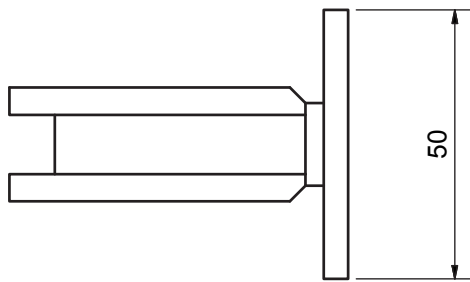

**XC1 Frameless Glass Door Hinge**  
**Wall to Glass, Full Back Plate "C" Cut Out**

Suitable for glass 8 - 10mm  
 High quality components and surface finish  
 Suggested Door Weight ( 2 hinges ) 35kg

Description	Code
Bright Chrome	19-SH/060
Satin Chrome	-
Gold	-

**XC1 Frameless Glass Door Hinge**  
**Wall to Glass, Offset Back Plate, "C" Cut Out**

Suitable for glass 8 - 10mm  
 High quality components and surface finish  
 Suggested Door Weight ( 2 hinges ) 35kg

Description	Code
Bright Chrome	19-SH/064
Satin Chrome	
Gold	

**XC1 Frameless Glass Door Hinge**  
**Glass to Glass 180° "C" Cut Out**

Suitable for glass 8 - 10mm  
 High quality components and surface finish  
 Suggested Door Weight ( 2 hinges ) 35kg

DIMENSIONS FOR FIXED PANNEL  
TO BE TAKEN FROM INSIDE OF BEVEL

Description	Code
Bright Chrome	19-SH/061
Satin Chrome	-
Gold	-

**XC1 Frameless Glass Door Hinge**  
**Glass to Glass 90° "C" Cut Out**

Suitable for glass 8 - 10mm  
 High quality components and surface finish  
 Suggested Door Weight ( 2 hinges ) 35kg